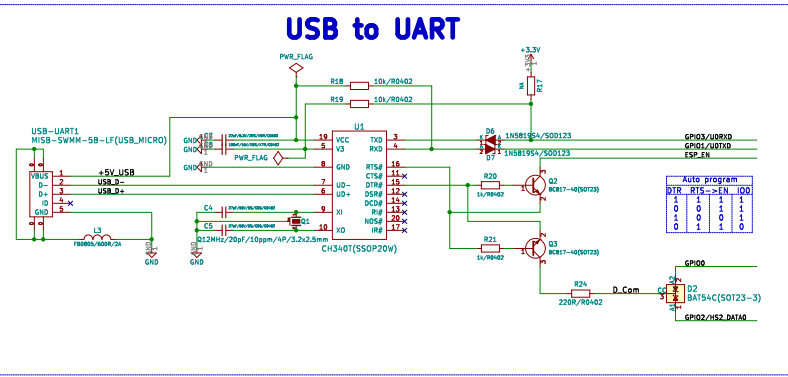

Galvanic Isolated Part

Notes:

Interface	Signal	Pin
EMAC	EMAC_RXD_0ut	Any GPIO
	EMAC_RXD_1in	
	EMAC_RXD_0in	
	EMAC_RXD_1out	
I2C	I2C0_SCL_0in	Any GPIO
	I2C0_SDA_0in	
	I2C1_SCL_0in	
	I2C1_SDA_0in	
General SR	SR0_0in	Any GPIO
	SR0_1in	
	SR0_0out	
	SR0_1out	